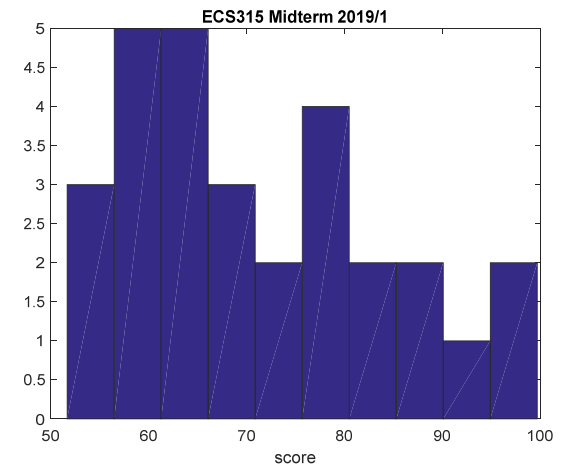

ECS315 Midterm 2019/1

Average	71.2/100
Standard Deviation	13.4/100

ECS315 History