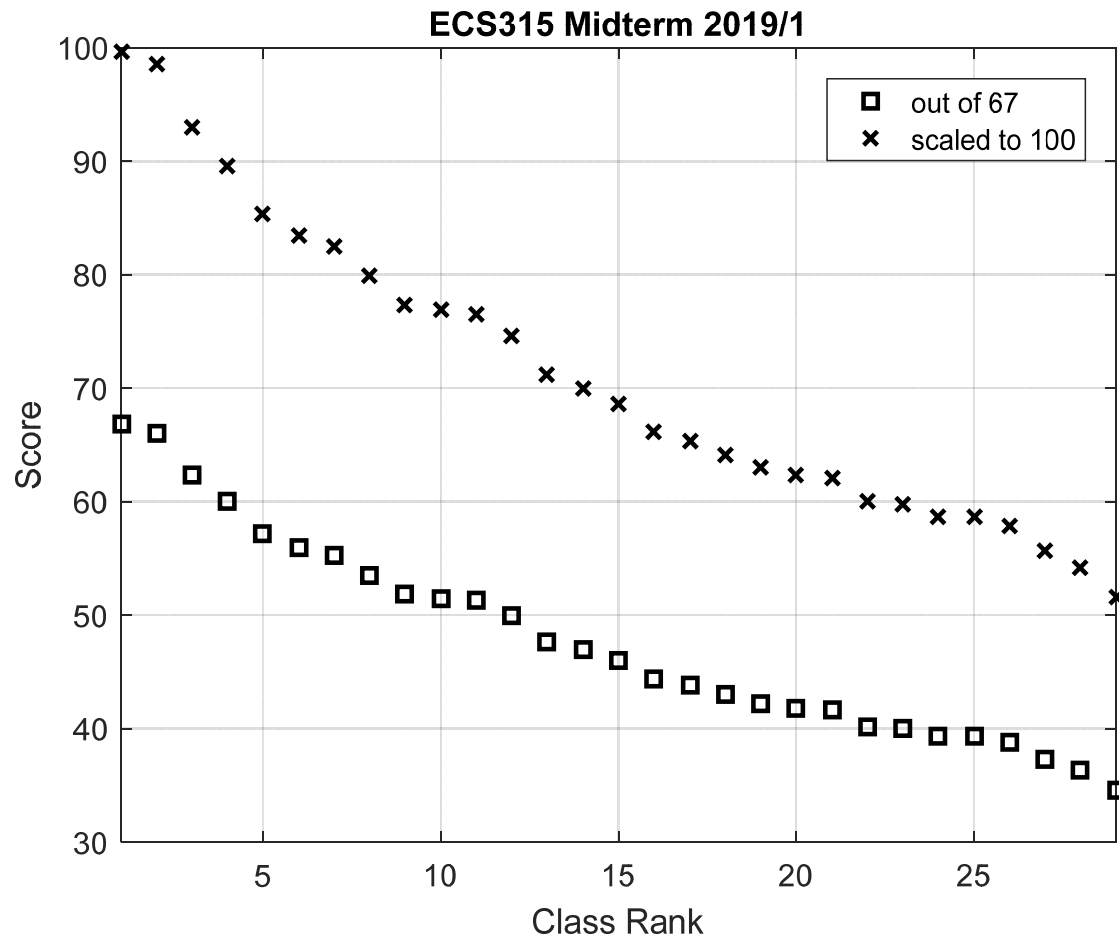

ECS315 Midterm 2019/1

Average	71.2/100
Standard Deviation	13.4/100

ECS315 History